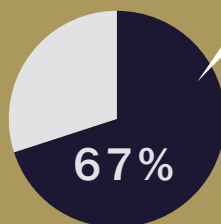

AVERAGE AGE
(FOR-CREDIT DEGREE-SEEKING FALL 2021)

24.5 YEARS OLD

STUDENT HEADCOUNT, 2021-22

FOR-CREDIT **7,653**
NON-CREDIT **2,610**
ADULT EDUCATION **849**

PERCENT OF

1ST
GENERATION
COLLEGE STUDENTS
73%

TRANSFER VS. TECHNICAL ENROLLMENT (FOR-CREDIT, DEGREE-SEEKING FALL 2022)

61%
TRANSFER
PROGRAMS

39%
TECHNICAL
PROGRAMS

CREDIT | NON-CREDIT | ADULT BASIC ED | DUAL ENROLLMENT

TRANSFERS TO UL LAFAYETTE

UNIVERSITIES SLCC STUDENTS ATTEND

- Louisiana State University Alexandria
- Louisiana State University Baton Rouge
- McNeese State University
- Nicholls State University
- Northwestern State University
- Southern University Baton Rouge
- University of Louisiana at Lafayette
- University of Louisiana at Monroe